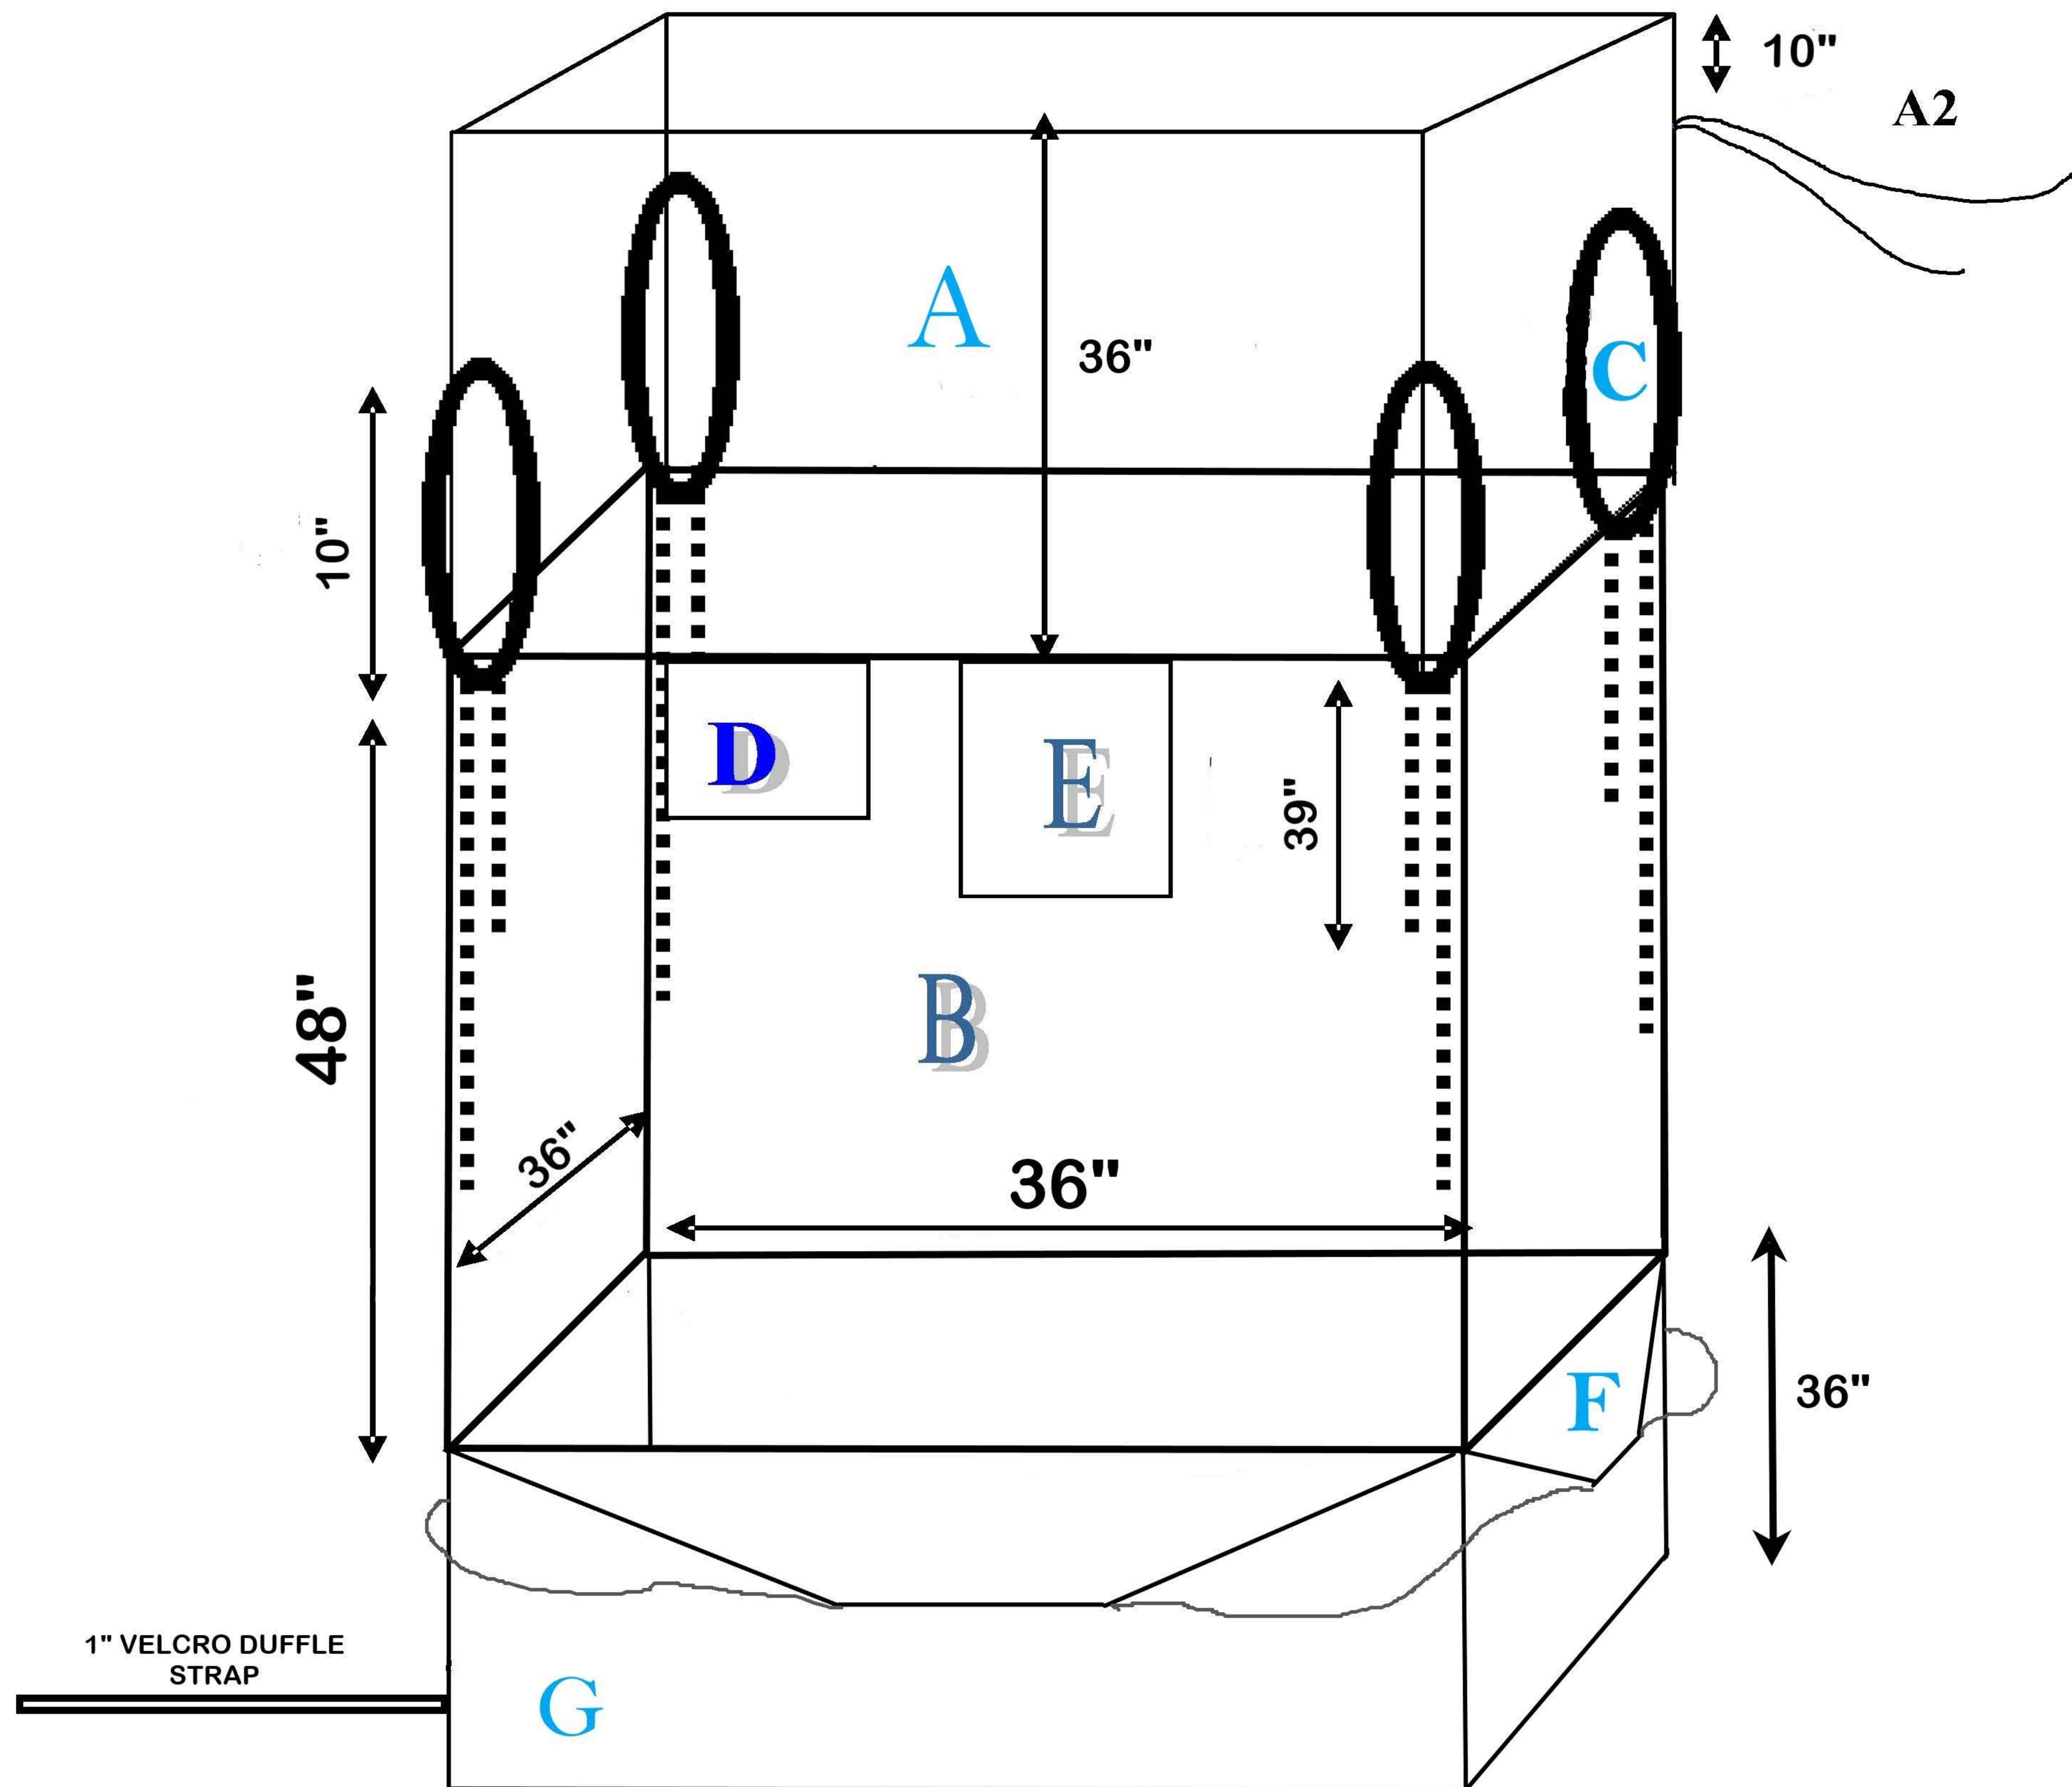

SIFT PROOF SEAMS

- A) DUFFEL TOP
- A2) DUFFEL TOP TIE TAPE.
- B) BODY-U SHAPE
- C) LIFTING LOOP
- D) BULK BAG DEPOT LABEL.
- E) DOCUMENT POUCH
- F) STAR ENCLOSURE
- G) DUFFEL BOTTOM

KBZ363648C4P-DT-FBD-FXT
36x36x48" Woven PP Bulk Bag,
6.oz + Coated White Fabric,
4-PANEL construction,
36" Duffel Top, Full Bottom Discharge,
Duffel Style with velcro ties,
Star Cover with cord and Hose Slider,
1 Ziplock 10x12",
4@10" Lifting Loops,
3000# SWL; 5:1 SF