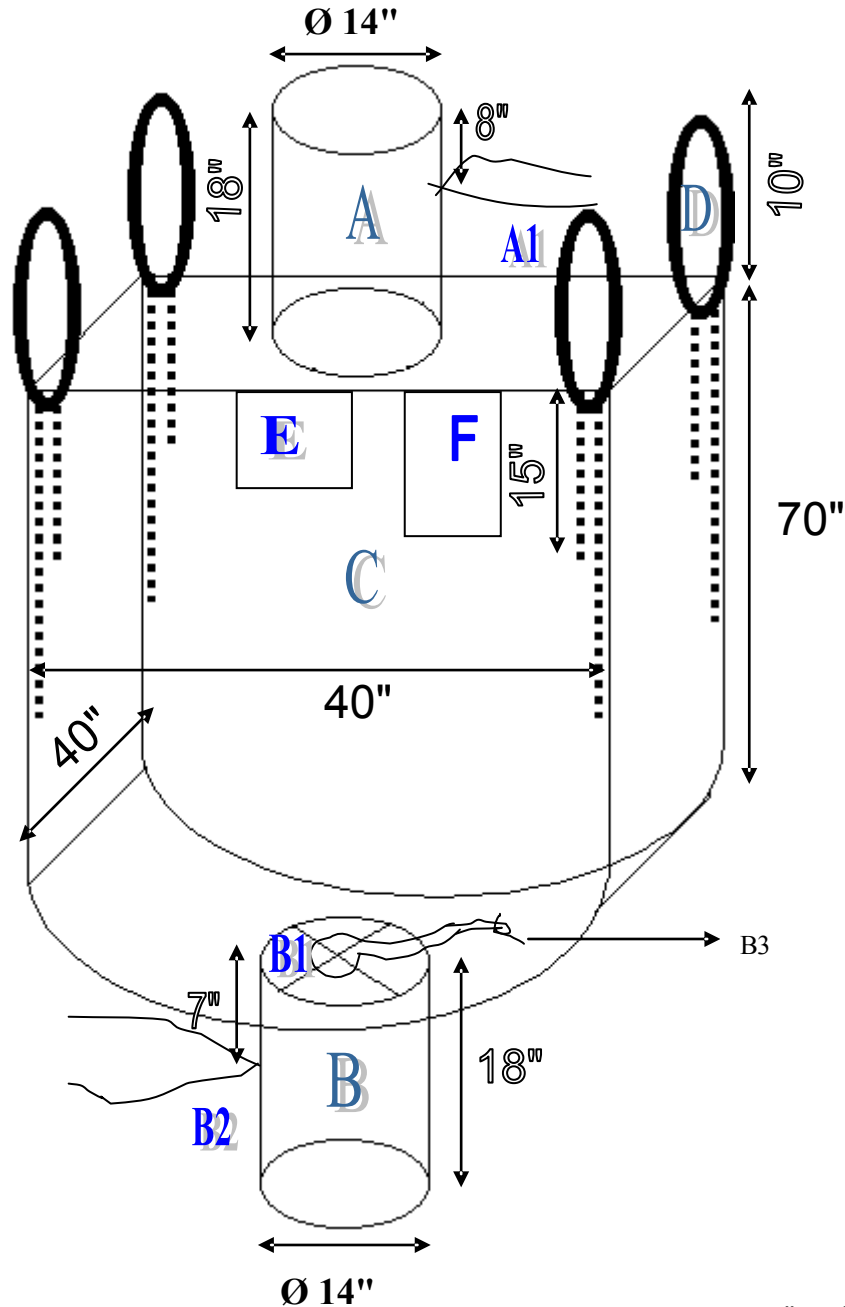

**SIFT PROOF SEAMS**

- A) TOP SPOUT
- A1) TIE TAPE FOR TOP SPOUT
- B) BOTTOM SPOUT
- B1) BOTTOM STAR CLOSURE
- B2) BOTTOM SPOUT TIE TAPE
- B3) BOTTOM STAR CLOSURE TIE TAPE
- C) U- SHAPE BODY
- D) LIFTING LOOP
- E) BULK BAG DEPOT LABEL
- F) DOCUMENT POUCH

AKZ404070CSS-SPS 40"X40"X70"  
 (U-PANEL) 6 OZ. + 1 OZ. COATING  
 UV TREATED FABRIC  
 14"D X 18"L, SPOUT TOP WITH 1/2" WEB TIE  
 14"D X 18"L, DISCHARGE SPOUT WITH 1/2" WEB TIE  
 AND STAR PETAL CLOSURE WITH ROPE TIE  
 4 @ 10" LIFTING LOOPS  
 DOUBLE FILLER CORD (SIFT PROOF SEAMS)  
 DOCUMENT POUCH 10" x 14"  
 SWL 3000 LBS., S.F. 5:1  
 100" VIRGIN WOVEN POLYPROPYLENE