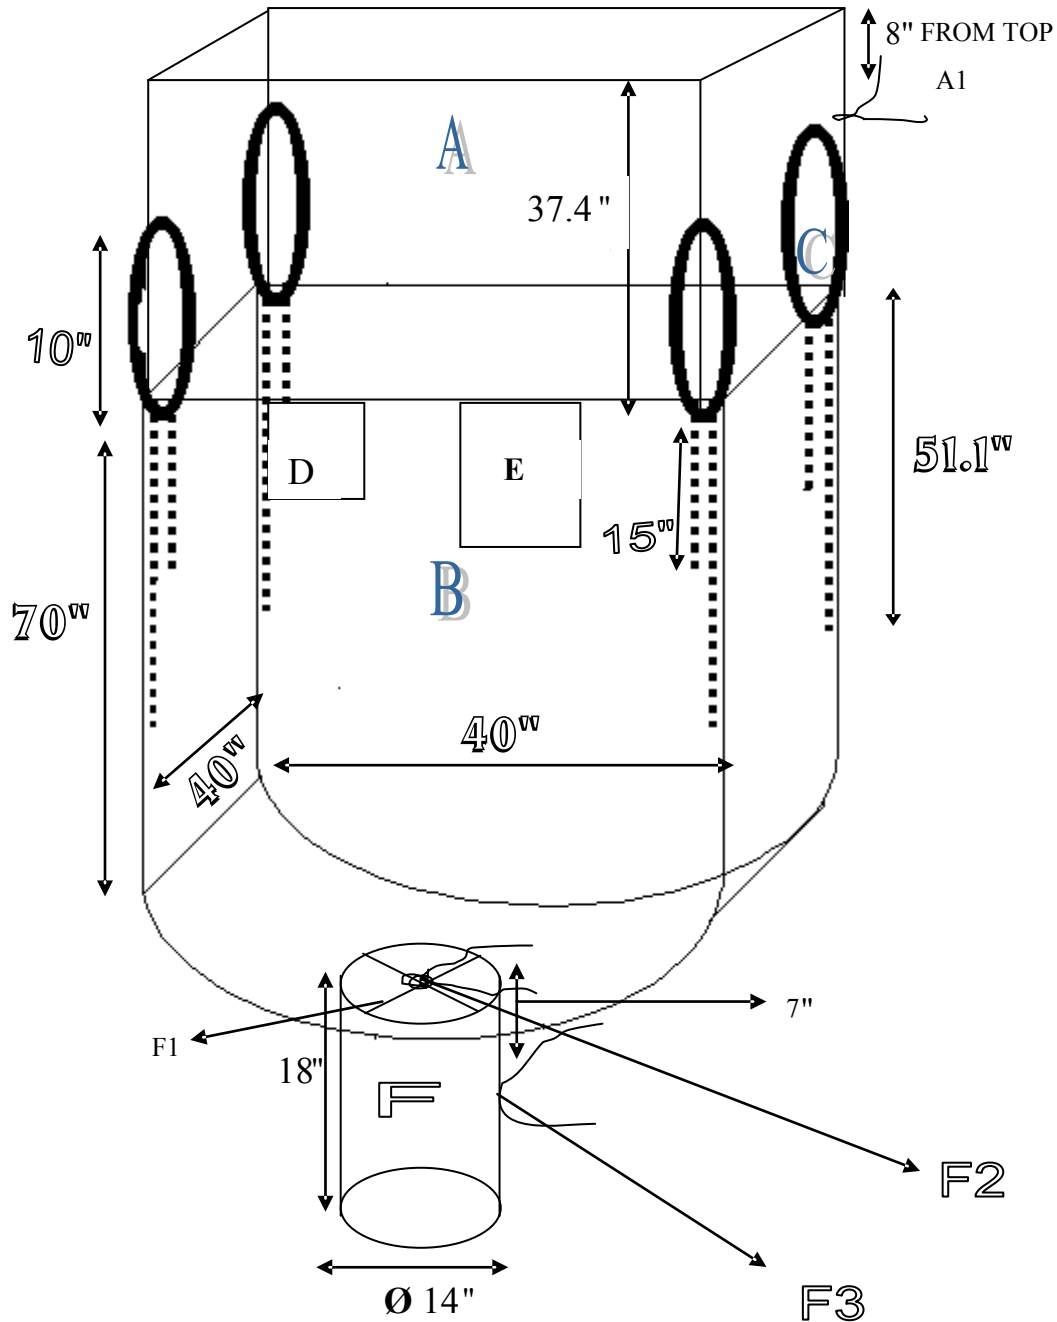

SIFT PROOF SEAMS

- A) DUFFEL TOP
- A1) DUFFEL TOP WITH TIE TAPE.
- B) BODY-U SHAPE
- C) LIFTING LOOP
- D) BULK BAG DEPOT LABEL
- E) DOCUMENT POCKET
- F) BOTTOM SPOUT
- F1) BOTTOM STAR CLOSURE
- F2) BOTTOM SPOUT STAR CLOSURE TIE TAPE
- F3) BOTTOM SPOUT TIE TAPE.

AKZ404070CDS-SPS 40"x40"x70"
 (U-PANEL) 6 OZ. + 1 OZ. COATING
 UV TREATED FABRIC
 14"DX18"L DISCHARGE SPOUT
 WITH 1/2" WEB TIE AND STAR PETAL
 CLOSURE WITH ROPE TIE,
 4 @ 10" LIFTING LOOPS
 DOUBLE FILLER CORD (SIFT PROOF SEAMS)
 DOCUMENT POUCH 10"x14"
 SWL 3000 LBS., S.F. 5:1
 100% VIRGIN WOVEN POLYPROPYLENE