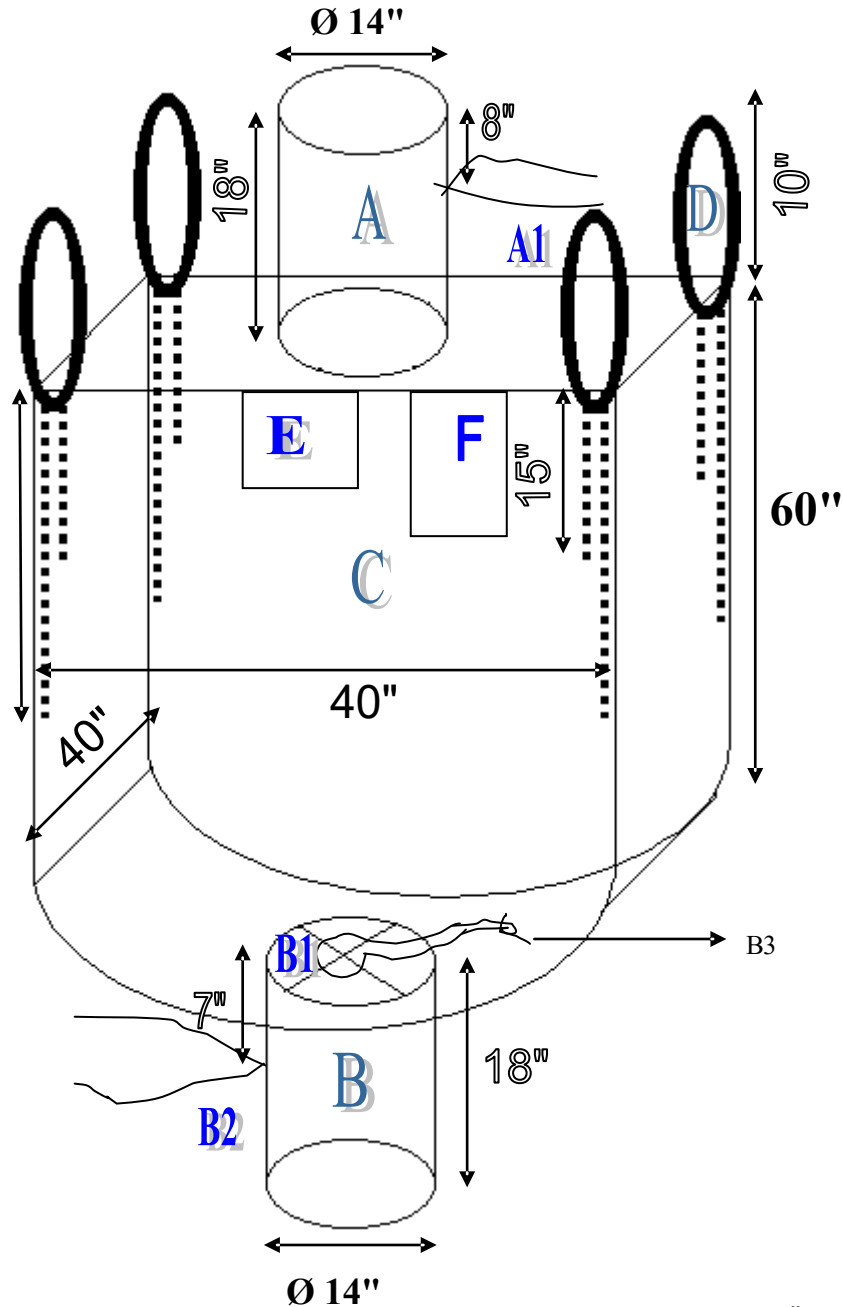

SIFT PROOF SEAMS

- A) TOP SPOUT
- A1) TIE TAPE FOR TOP SPOUT
- B) BOTTOM SPOUT
- B1) BOTTOM STAR CLOSURE
- B2) BOTTOM SPOUT TIE TAPE
- B3) BOTTOM STAR CLOSURE TIE TAPE
- C) U- SHAPE BODY
- D) LIFTING LOOP
- E) BULK BAG DEPOT LABEL
- F) DOCUMENT POUCH

AKZ404060CSS-SPS 40"X40"X60"
 (U-PANEL) 6 OZ. + 1 OZ. COATING
 UV TREATED FABRIC
 14"D X 18"L, SPOUT TOP WITH 1/2" WEB TIE
 14"D X 18"L, DISCHARGE SPOUT WITH 1/2" WEB TIE
 AND STAR PETAL CLOSURE WITH ROPE TIE
 4 @ 10" LIFTING LOOPS
 DOUBLE FILLER CORD (SIFT PROOF SEAMS)
 DOCUMENT POUCH 10" x 14"
 SWL 3000 LBS., S.F. 5:1
 100" VIRGIN WOVEN POLYPROPYLENE