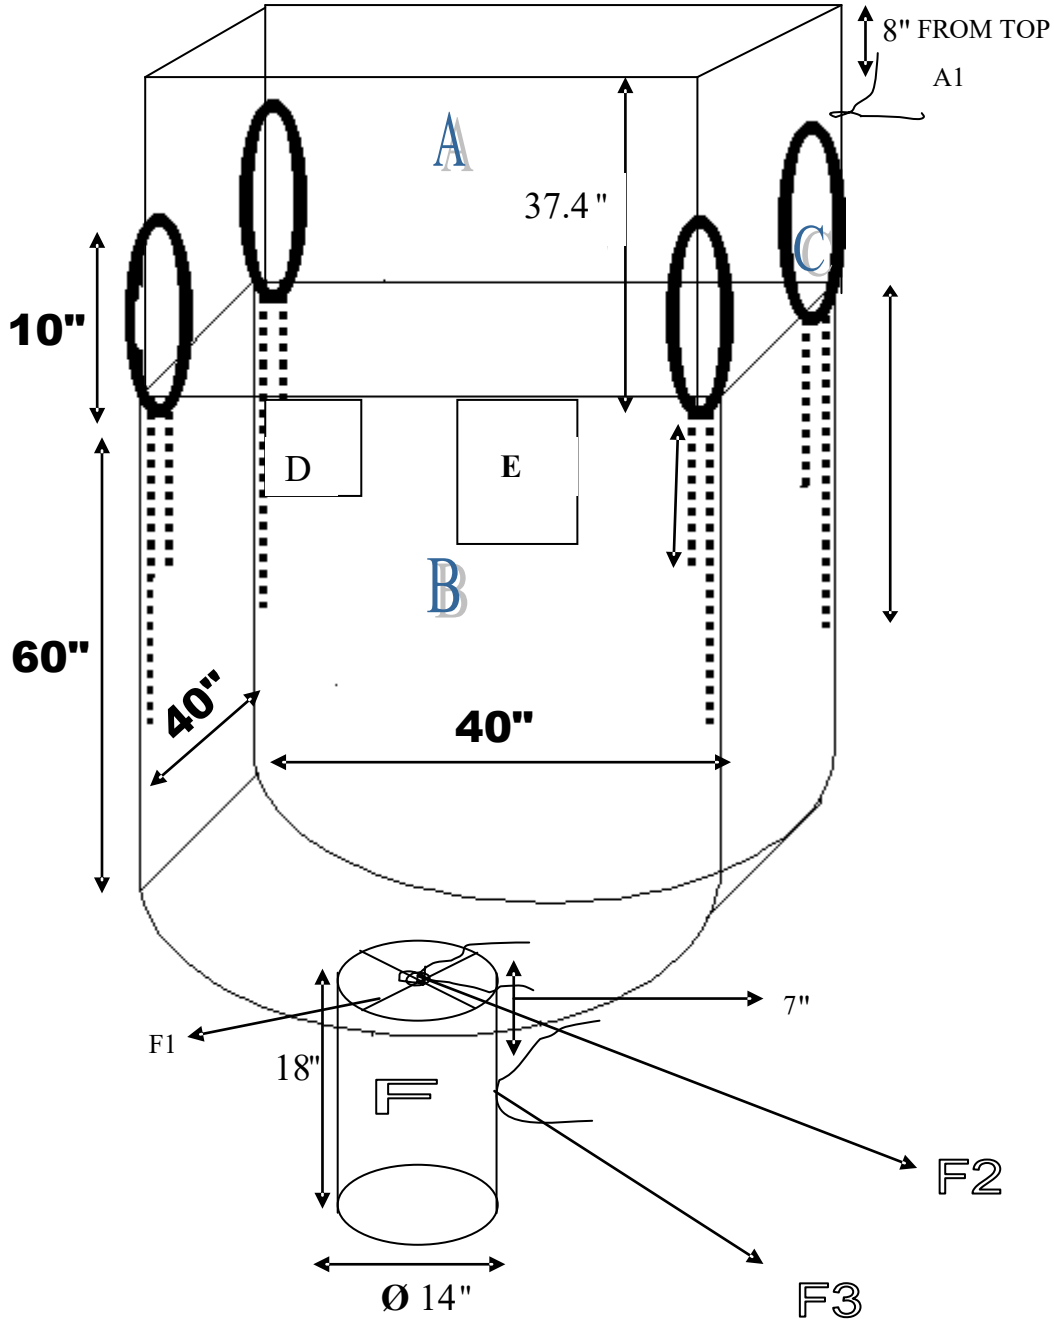

SIFT PROOF SEAMS

- A) DUFFEL TOP
- A1) DUFFEL TOP WITH TIE TAPE.
- B) BODY-U SHAPE
- C) LIFTING LOOP
- D) BULK BAG DEPOT LABEL
- E) DOCUMENT POCKET
- F) BOTTOM SPOUT
- F1) BOTTOM STAR CLOSURE
- F2) BOTTOM SPOUT STAR CLOSURE TIE TAPE
- F3) BOTTOM SPOUT TIE TAPE.

AKZ404060CDS-SPS 40"x40"x60"
(U-PANEL) 6 OZ. + 1 OZ. COATING
UV TREATED FABRIC
14"DX18"L DISCHARGE SPOUT
WITH 1/2" WEB TIE AND STAR PETAL
CLOSURE WITH ROPE TIE,
4 @ 10" LIFTING LOOPS
DOUBLE FILLER CORD (SIFT PROOF SEAMS)
DOCUMENT POUCH 10"x14"
SWL 3000 LBS., S.F. 5:1
100% VIRGIN WOVEN POLYPROPYLENE