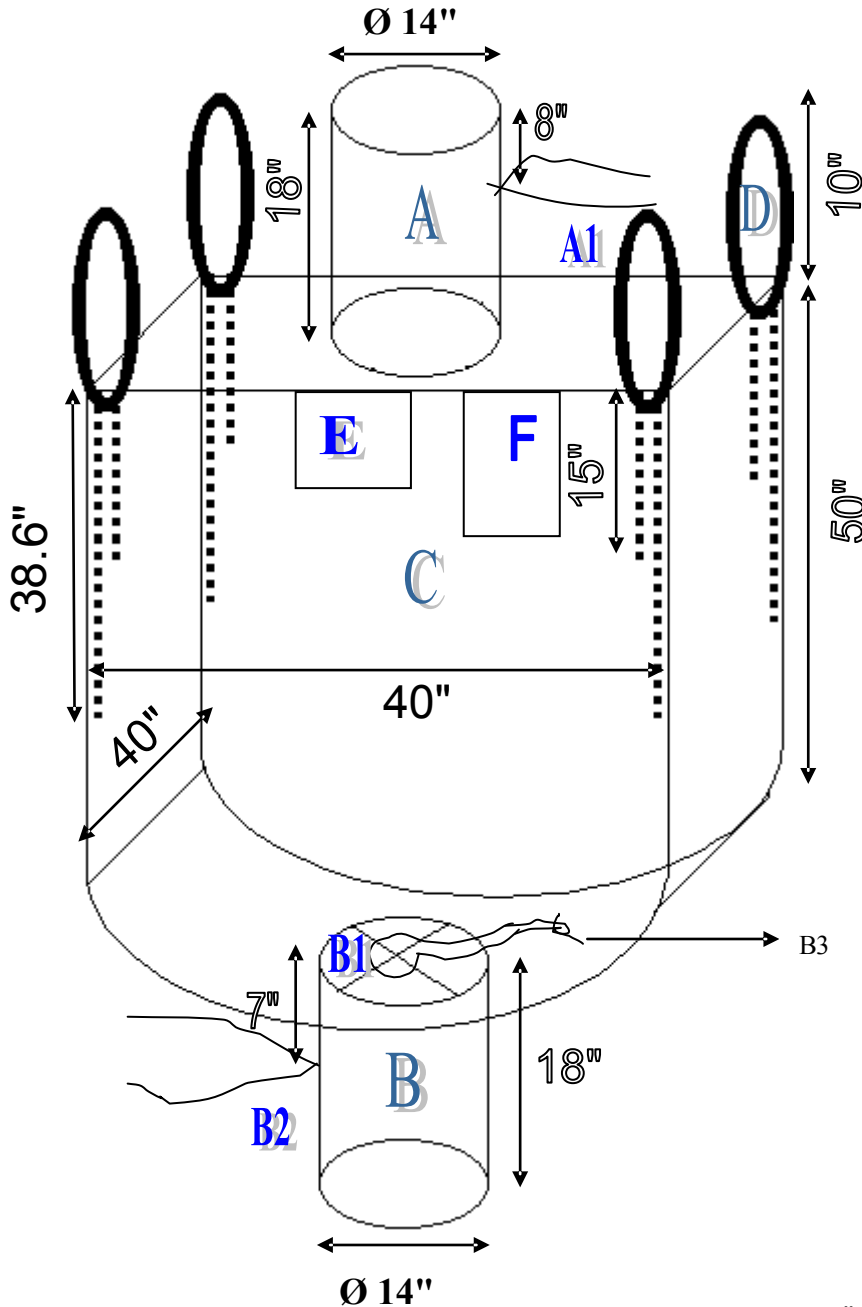

SIFT PROOF SEAMS

- A) TOP SPOUT
- A1) TIE TAPE FOR TOP SPOUT
- B) BOTTOM SPOUT
- B1) BOTTOM STAR CLOSURE
- B2) BOTTOM SPOUT TIE TAPE
- B3) BOTTOM STAR CLOSURE TIE TAPE
- C) U- SHAPE BODY
- D) LIFTING LOOP
- E) BULK BAG DEPOT LABEL
- F) DOCUMENT POUCH

AKZ404050CSS-SPS 40"X40"X50"
(U-PANEL) 6 OZ. + 1 OZ. COATING
UV TREATED FABRIC
14"D X 18"L, SPOUT TOP WITH 1/2" WEB TIE
14"D X 18"L , DISCHARGE SPOUT WITH 1/2" WEB TIE
AND STAR PETAL CLOSURE WITH ROPE TIE
4 @ 10" LIFTING LOOPS
DOUBLE FILLER CORD (SIFT PROOF SEAMS)
DOCUMENT POUCH 10" x 14"
SWL 3000 LBS., S.F. 5:1
100" VIRGIN WOVEN POLYPROPYLENE