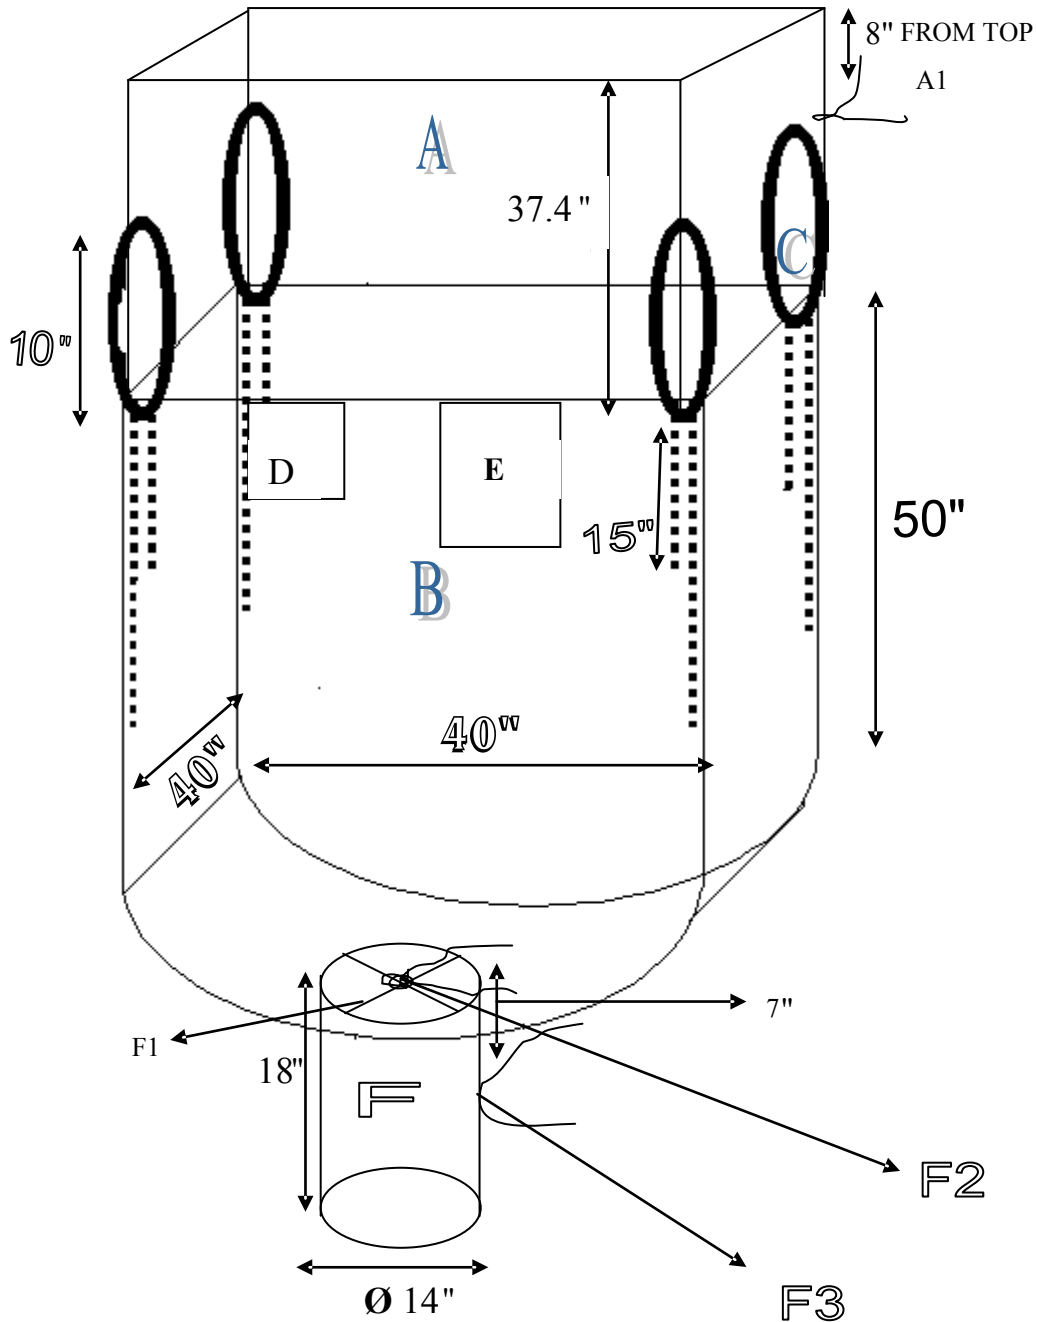

SIFT PROOF SEAMS

- A) DUFFEL TOP
- A1) DUFFEL TOP WITH TIE TAPE.
- B) BODY-U SHAPE
- C) LIFTING LOOP
- D) BULK BAG DEPOT LABEL
- E) DOCUMENT POCKET
- F) BOTTOM SPOUT
- F1) BOTTOM STAR CLOSURE
- F2) BOTTOM SPOUT STAR CLOSURE TIE TAPE
- F3) BOTTOM SPOUT TIE TAPE.

AKZ404050CDS-SPS 40"x40"x50"
 (U-PANEL) 6 OZ. + 1 OZ. COATING
 UV TREATED FABRIC
 14"DX18"L DISCHARGE SPOUT
 WITH 1/2" WEB TIE AND STAR PETAL
 CLOSURE WITH ROPE TIE,
 4 @ 10" LIFTING LOOPS
 DOUBLE FILLER CORD (SIFT PROOF SEAMS)
 DOCUMENT POUCH 10"x14"
 SWL 3000 LBS., S.F. 5:1
 100% VIRGIN WOVEN POLYPROPYLENE