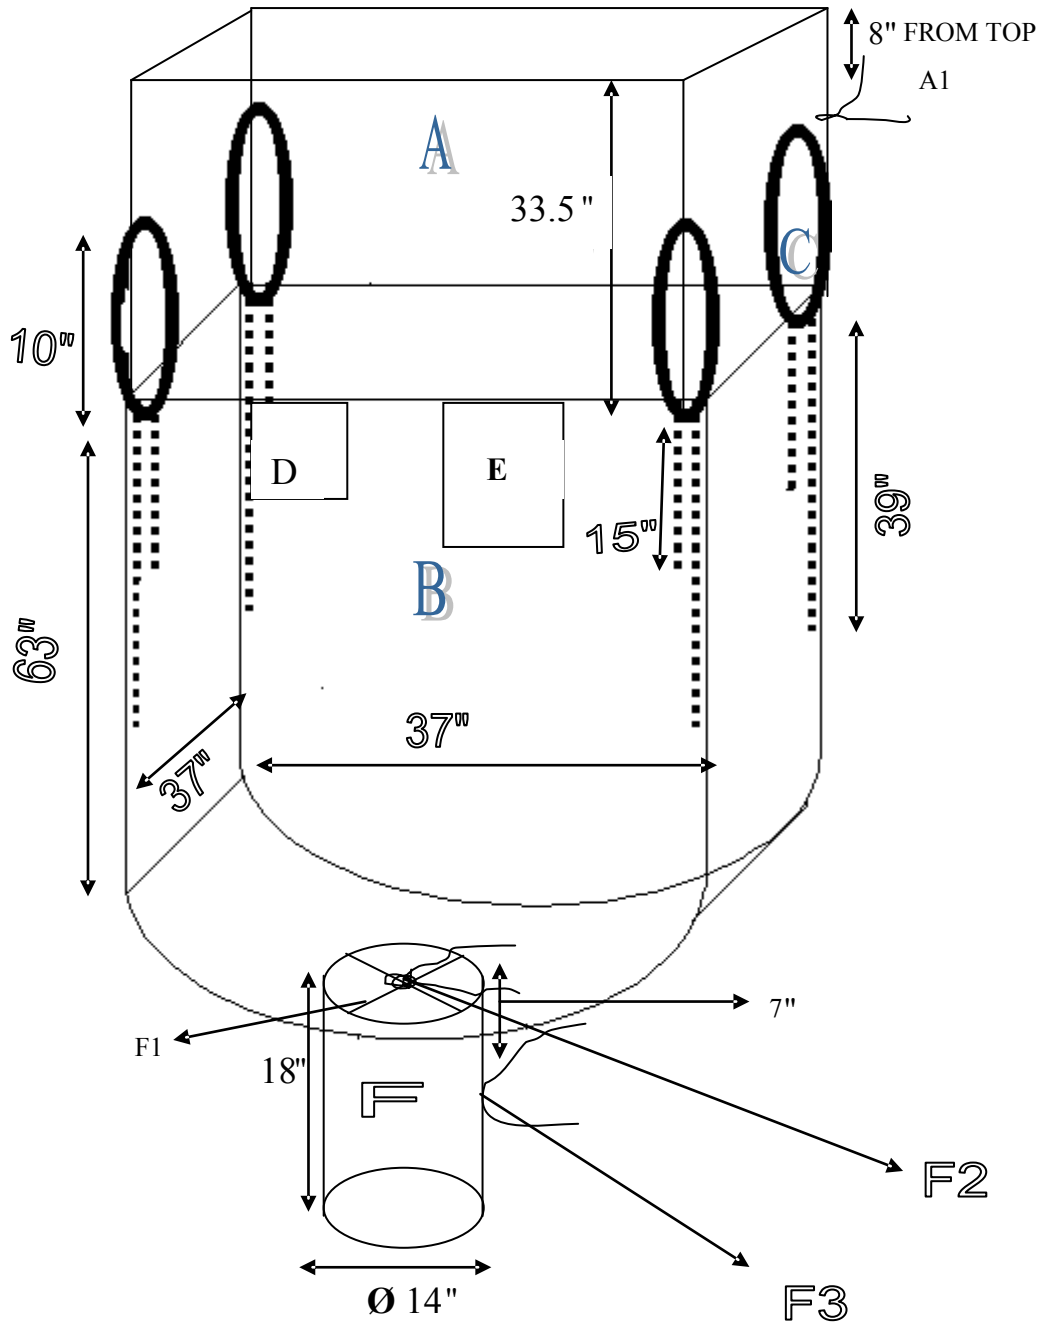

## SIFT PROOF SEAMS

- A) DUFFEL TOP
- A1) DUFFEL TOP WITH TIE TAPE.
- B) BODY-U SHAPE
- C) LIFTING LOOP
- D) BULK BAG DEPOT LABEL
- E) DOCUMENT POCKET
- F) BOTTOM SPOUT
- F1) BOTTOM STAR CLOSURE
- F2) BOTTOM SPOUT STAR CLOSURE TIE TAPE
- F3) BOTTOM SPOUT TIE TAPE.

AKZ373763CDS-SPS 37"X37"X63"  
 (U-PANEL) 6oz.+ 1oz. COATING  
 UV TREATED FABRIC  
 DUFFLE TOP WITH 1/2" WEB TIE  
 14"DX18"L DISCHARGE SPOUT  
 WITH STAR PETAL CLOSURE 1/2" WEB TIE  
 4 @ 10" LIFTING LOOPS  
 DOUBLE FILLER CORD (SIFT PROOF SEAMS)  
 DOCUMENT POUCH 10"X14"  
 SWL 3000 LBS., S.F. 5:1  
 100% VIRGIN POLYPROPYLENE