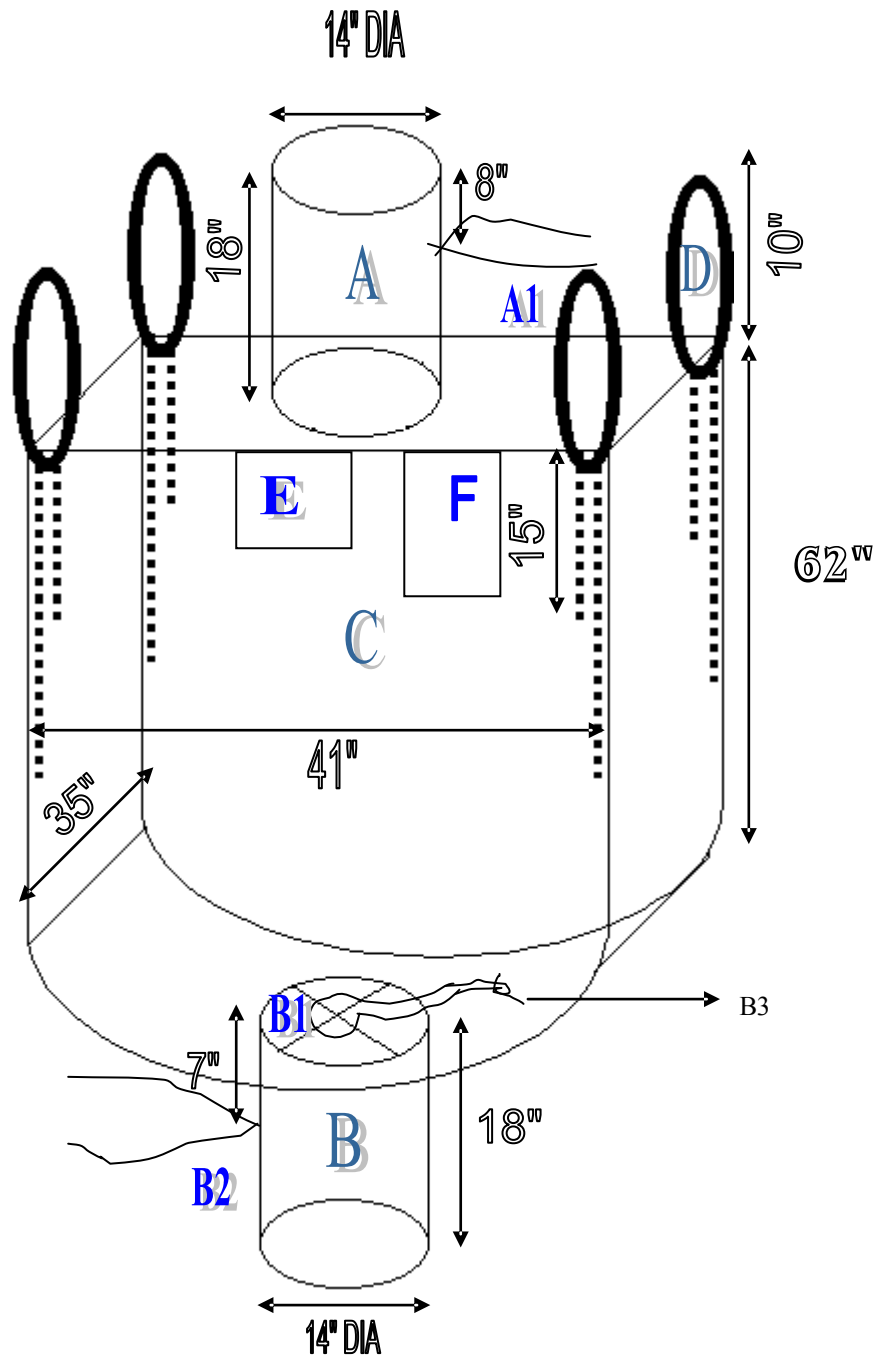

SIFT PROOF SEAMS

- A) TOP SPOUT
- A1) TIE TAPE FOR TOP SPOUT
- B) BOTTOM SPOUT
- B1) BOTTOM STAR CLOSURE
- B2) BOTTOM SPOUT TIE TAPE
- B3) BOTTOM STAR CLOSURE TIE TAPE
- C) U- SHAPE BODY
- D) LIFTING LOOP
- E) BULK BAG DEPOT LABEL
- F) DOCUMENT POUCH

AKZ354162CSS-SPS 35"X41"X62"
 (U-PANEL) 6 OZ. + 1 OZ. COATING
 UV TREATED FABRIC
 14"D X 18"L, SPOUT TOP WITH 1/2" WEB TIE
 14"D X 18"L , DISCHARGE SPOUT WITH 1/2" WEB TIE
 AND STAR PETAL CLOSURE WITH ROPE TIE
 4 @ 10" LIFTING LOOPS
 DOUBLE FILLER CORD (SIFT PROOF SEAMS)
 DOCUMENT POUCH 10" x 14"
 SWL 3000 LBS., S.F. 5:1
 100" VIRGIN WOVEN POLYPROPYLENE