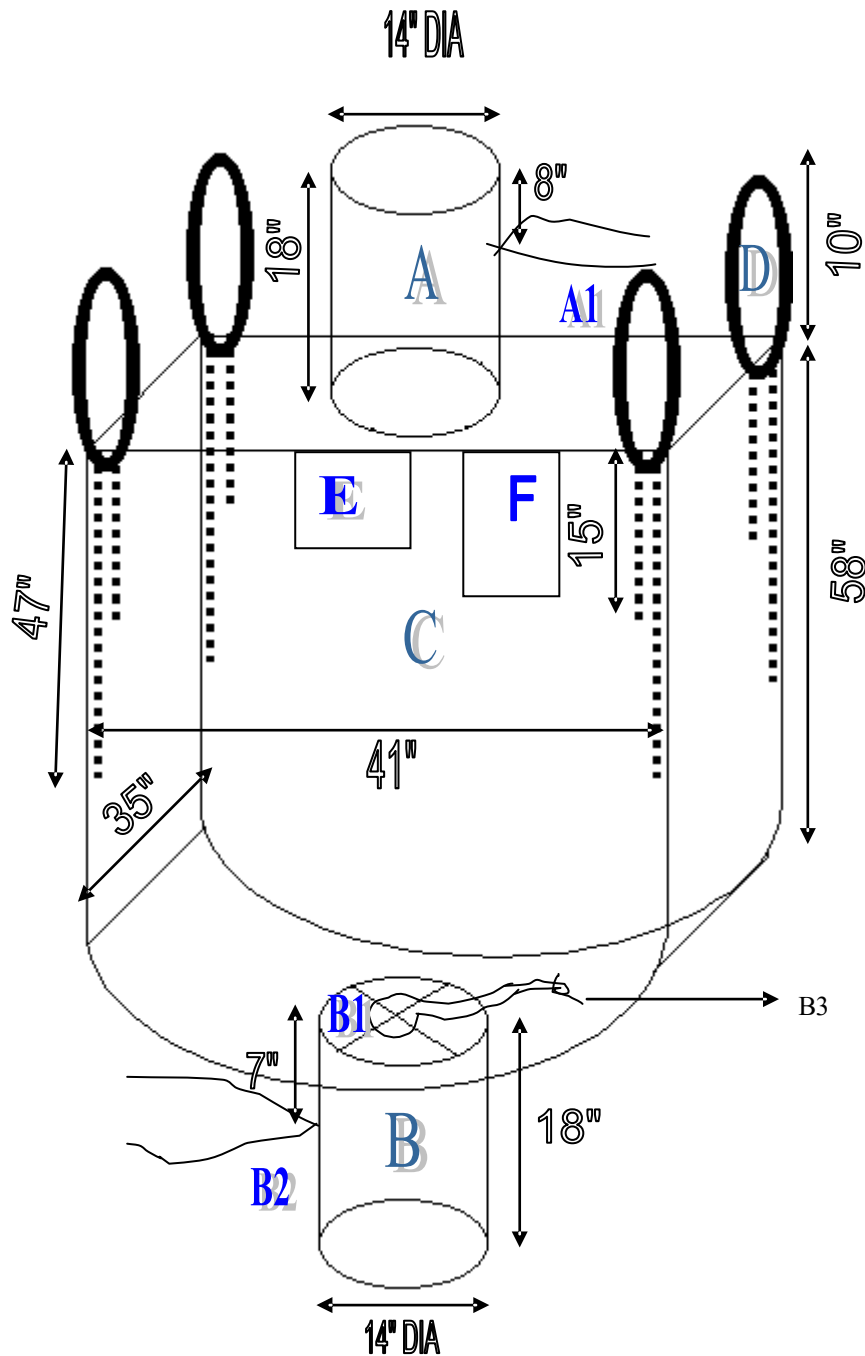

**SIFT PROOF SEAMS**

- A) TOP SPOUT
- A1) TIE TAPE FOR TOP SPOUT
- B) BOTTOM SPOUT
- B1) BOTTOM STAR CLOSURE
- B2) BOTTOM SPOUT TIE TAPE
- B3) BOTTOM STAR CLOSURE TIE TAPE
- C) U- SHAPE BODY
- D) LIFTING LOOP
- E) BULK BAG DEPOT LABEL
- F) DOCUMENT POUCH

AKZ354158CSS-SPS 35"X41"X58"  
 (U-PANEL) 6 OZ. + 1 OZ. COATING  
 UV TREATED FABRIC  
 14"D X 18"L, SPOUT TOP WITH 1/2" WEB TIE  
 14"D X 18"L, DISCHARGE SPOUT WITH 1/2" WEB TIE  
 AND STAR PETAL CLOSURE WITH ROPE TIE  
 4 @ 10" LIFTING LOOPS  
 DOUBLE FILLER CORD (SIFT PROOF SEAMS)  
 DOCUMENT POUCH 10" x 14"  
 SWL 3000 LBS., S.F. 5:1  
 100" VIRGIN WOVEN POLYPROPYLENE