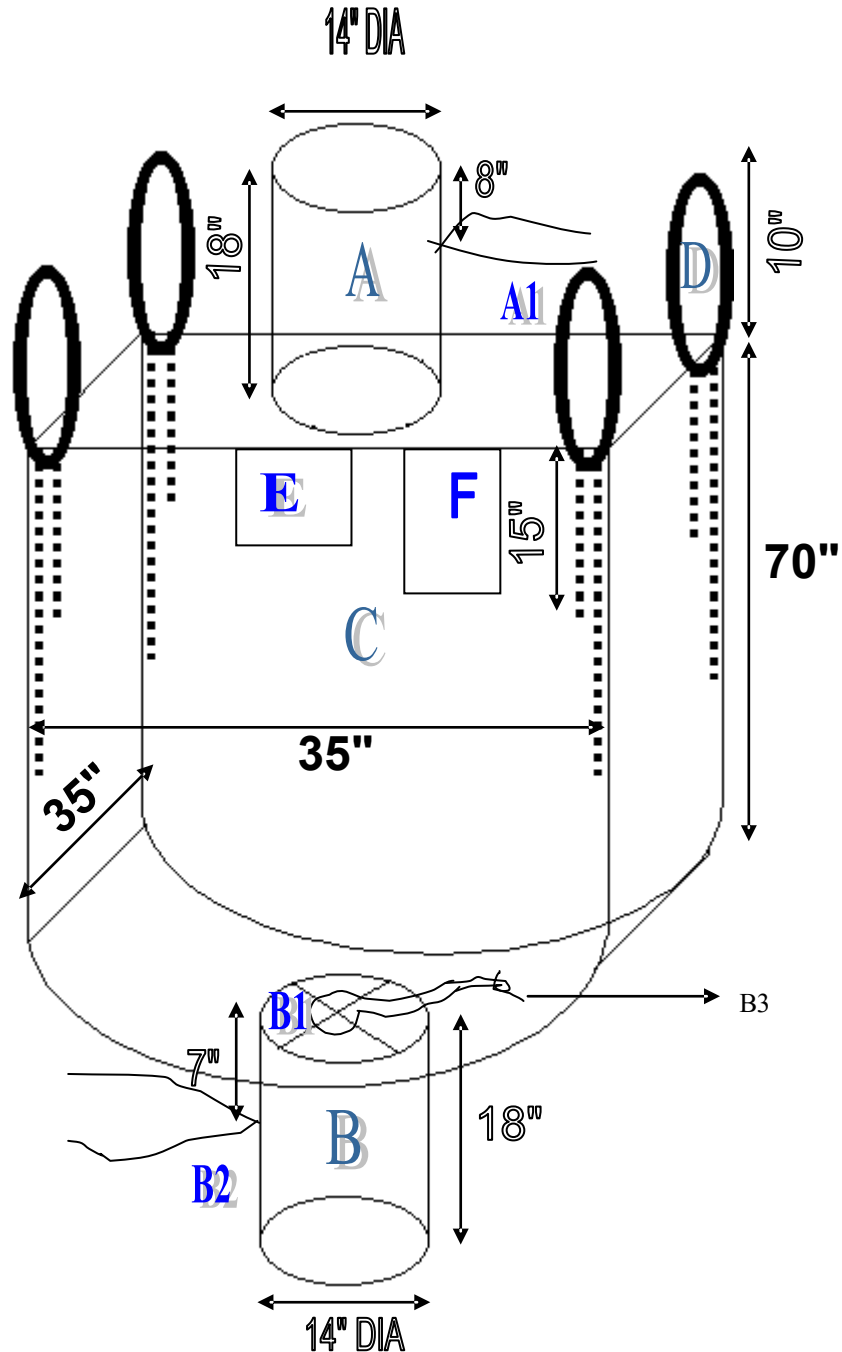

SIFT PROOF SEAMS

- A) TOP SPOUT
- A1) TIE TAPE FOR TOP SPOUT
- B) BOTTOM SPOUT
- B1) BOTTOM STAR CLOSURE
- B2) BOTTOM SPOUT TIE TAPE
- B3) BOTTOM STAR CLOSURE TIE TAPE
- C) U- SHAPE BODY
- D) LIFTING LOOP
- E) BULK BAG DEPOT LABEL
- F) DOCUMENT POUCH

AKZ353570CSS-SPS 35"X35"X70"
(U-PANEL) 6 OZ. + 1 OZ. COATING
UV TREATED FABRIC
14"D X 18"L, SPOUT TOP WITH 1/2" WEB TIE
14"D X 18"L , DISCHARGE SPOUT WITH 1/2" WEB TIE
AND STAR PETAL CLOSURE WITH ROPE TIE
4 @ 10" LIFTING LOOPS
DOUBLE FILLER CORD (SIFT PROOF SEAMS)
DOCUMENT POUCH 10" x 14"
SWL 3000 LBS., S.F. 5:1
100" VIRGIN WOVEN POLYPROPYLENE