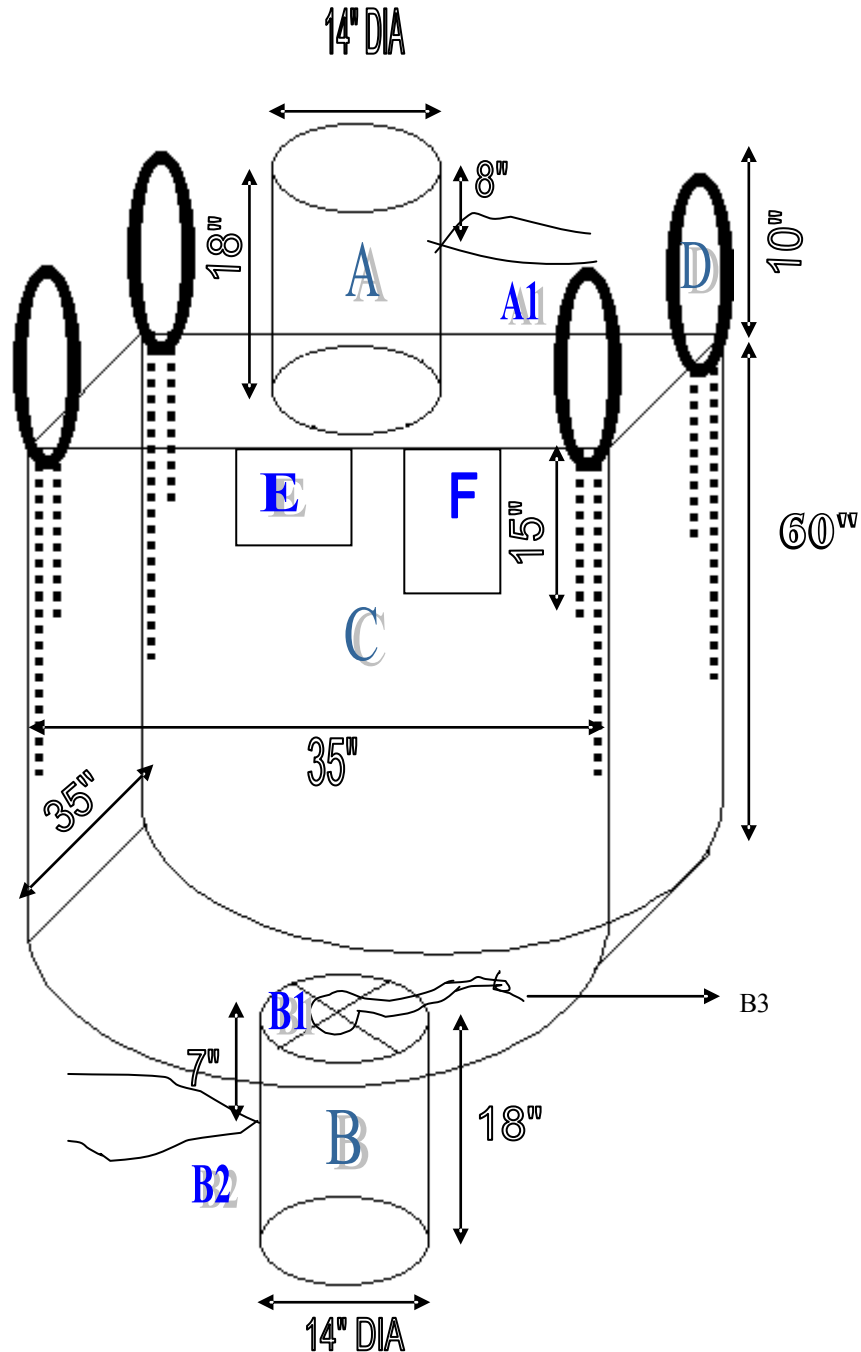

SIFT PROOF SEAMS

- A) TOP SPOUT
- A1) TIE TAPE FOR TOP SPOUT
- B) BOTTOM SPOUT
- B1) BOTTOM STAR CLOSURE
- B2) BOTTOM SPOUT TIE TAPE
- B3) BOTTOM STAR CLOSURE TIE TAPE
- C) U- SHAPE BODY
- D) LIFTING LOOP
- E) BULK BAG DEPOT LABEL
- F) DOCUMENT POUCH

AKZ353560CSS-SPS 35"X35"X60"
 (U-PANEL) 6 OZ. + 1 OZ. COATING

UV TREATED FABRIC

14"D X 18"L, SPOUT TOP WITH 1/2" WEB TIE

14"D X 18"L, DISCHARGE SPOUT WITH 1/2" WEB TIE

AND STAR PETAL CLOSURE WITH ROPE TIE

4 @ 10" LIFTING LOOPS

DOUBLE FILLER CORD (SIFT PROOF SEAMS)

DOCUMENT POUCH 10" x 14"

SWL 3000 LBS., S.F. 5:1

100" VIRGIN WOVEN POLYPROPYLENE