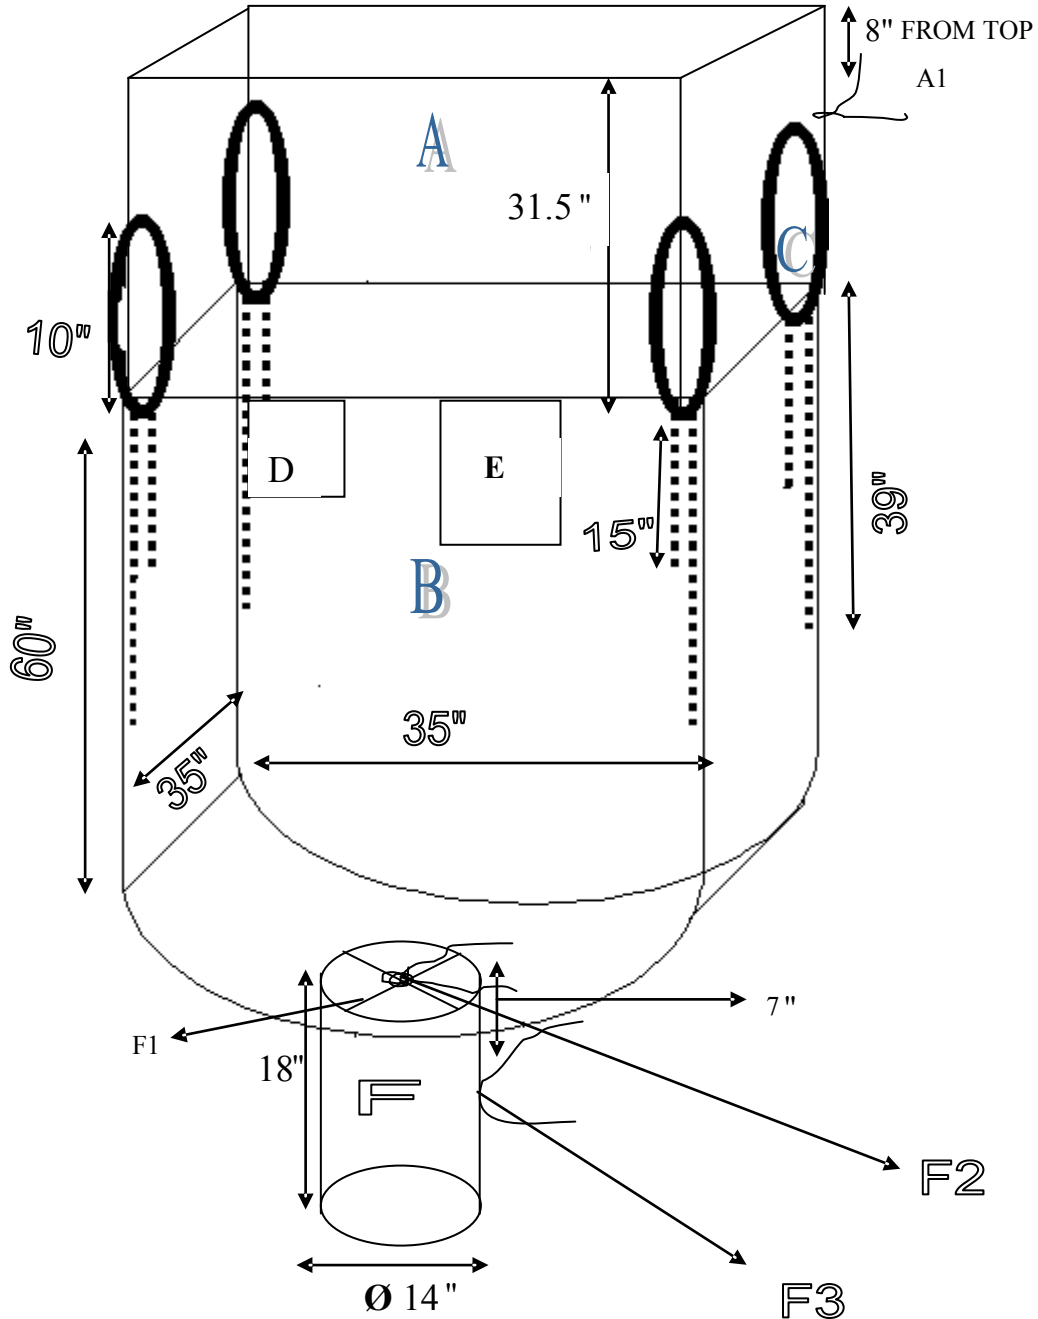

## SIFT PROOF SEAMS

- A) DUFFEL TOP
- A1) DUFFEL TOP WITH TIE TAPE.
- B) BODY-U SHAPE
- C) LIFTING LOOP
- D) BULK BAG DEPOT LABEL
- E) DOCUMENT POCKET
- F) BOTTOM SPOUT
- F1) BOTTOM STAR CLOSURE
- F2) BOTTOM SPOUT STAR CLOSURE TIE TAPE
- F3) BOTTOM SPOUT TIE TAPE.

AKZ353560CDS-SPS 35"X35"X60"  
 (U-PANEL) 6 OZ. + 1 OZ. COATING  
 UV TREATED FABRIC  
 DUFFLE TOP WITH 1/2" WEB TIE  
 14"DX18"L DISCHARGE SPOUT  
 WITH STAR PETAL CLOSURE 1/2" WEB TIE  
 4 @ 10" LIFTING LOOPS  
 SEAMS STANDARD  
 DOCUMENT POUCH 9"X13"  
 SWL 3000 LBS., S.F. 5:1  
 100% VIRGIN POLYPROPYLENE