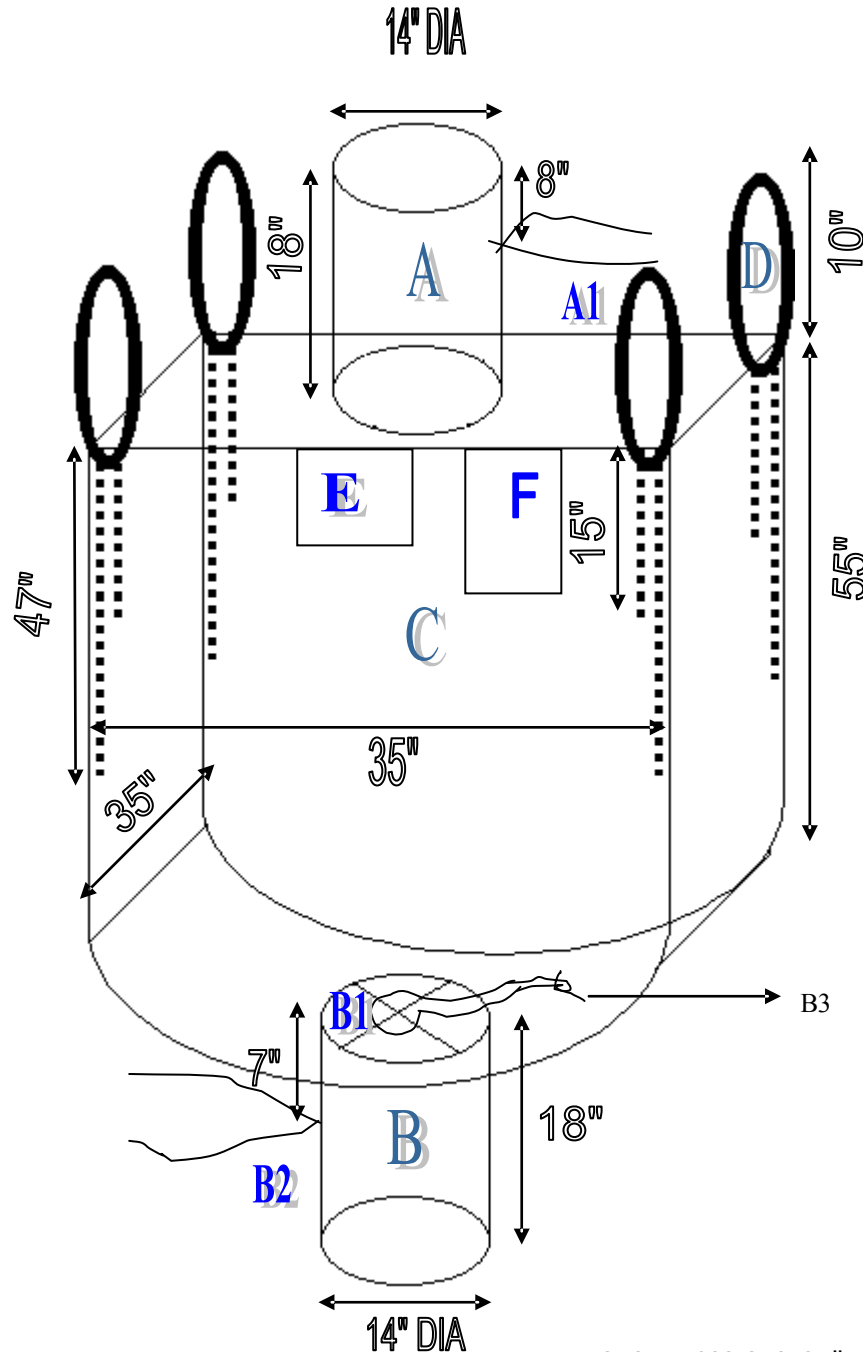

SIFT PROOF SEAMS

- A) TOP SPOUT
- A1) TIE TAPE FOR TOP SPOUT
- B) BOTTOM SPOUT
- B1) BOTTOM STAR CLOSURE
- B2) BOTTOM SPOUT TIE TAPE
- B3) BOTTOM STAR CLOSURE TIE TAPE
- C) U- SHAPE BODY
- D) LIFTING LOOP
- E) BULK BAG DEPOT LABEL
- F) DOCUMENT POUCH

AKZ353555CSS-SPS 35"X35"X55"
 (U-PANEL) 6 OZ. + 1 OZ. COATING
 UV TREATED FABRIC
 14"D X 18"L, SPOUT TOP WITH 1/2" WEB TIE
 14"D X 18"L, DISCHARGE SPOUT WITH 1/2" WEB TIE
 AND STAR PETAL CLOSURE WITH ROPE TIE
 4 @ 10" LIFTING LOOPS
 DOUBLE FILLER CORD (SIFT PROOF SEAMS)
 DOCUMENT POUCH 10" x 14"
 SWL 3000 LBS., S.F. 5:1
 100% VIRGIN WOVEN POLYPROPYLENE