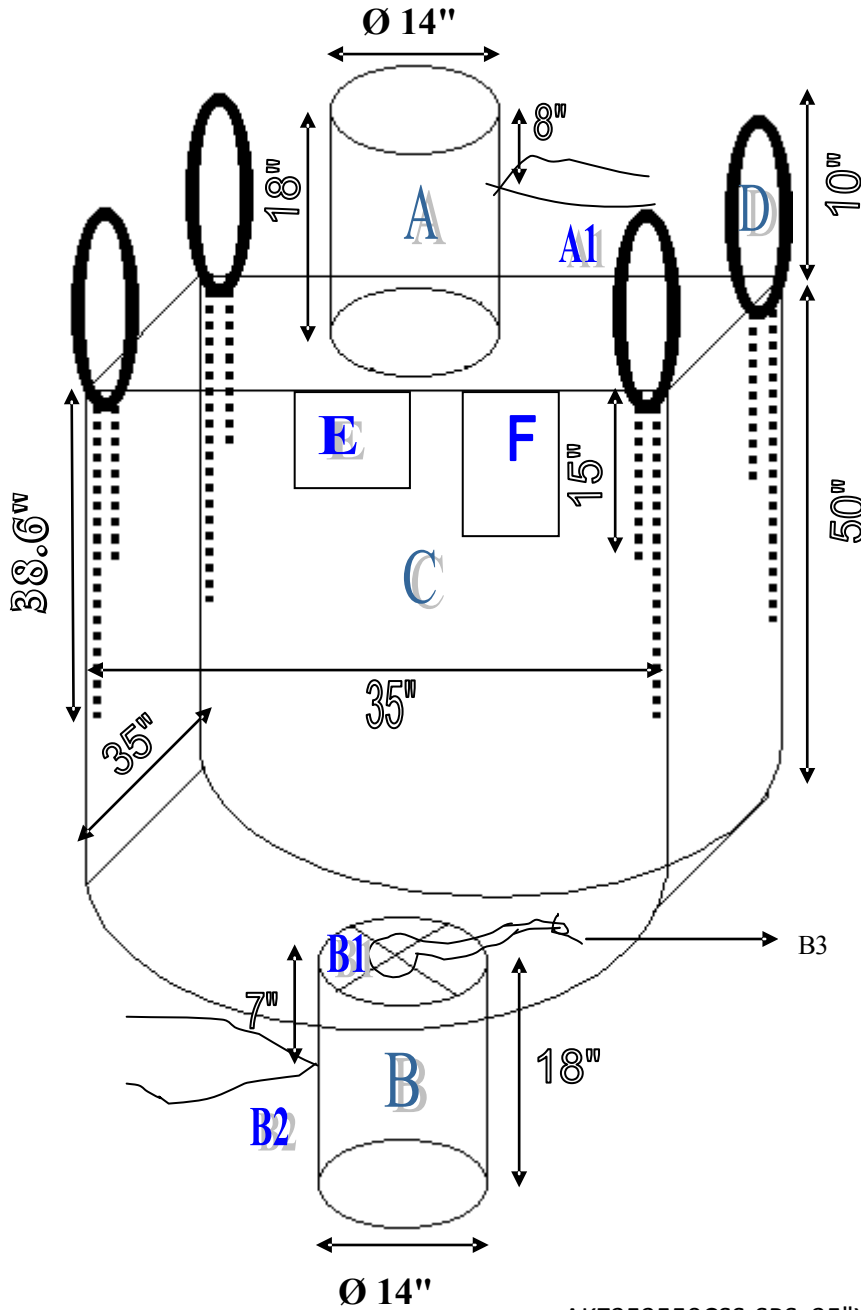

SIFT PROOF SEAMS

- A) TOP SPOUT
- A1) TIE TAPE FOR TOP SPOUT
- B) BOTTOM SPOUT
- B1) BOTTOM STAR CLOSURE
- B2) BOTTOM SPOUT TIE TAPE
- B3) BOTTOM STAR CLOSURE TIE TAPE
- C) U- SHAPE BODY
- D) LIFTING LOOP
- E) BULK BAG DEPOT LABEL
- F) DOCUMENT POUCH

AKZ353550CSS-SPS 35"X35"X50"
(U-PANEL) 6 OZ. + 1 OZ. COATING
UV TREATED FABRIC
14"D X 18"L, SPOUT TOP WITH 1/2" WEB TIE
14"D X 18"L , DISCHARGE SPOUT WITH 1/2" WEB TIE
AND STAR PETAL CLOSURE WITH ROPE TIE
4 @ 10" LIFTING LOOPS
DOUBLE FILLER CORD (SIFT PROOF SEAMS)
DOCUMENT POUCH 10" x 14"
SWL 3000 LBS., S.F. 5:1
100" VIRGIN WOVEN POLYPROPYLENE