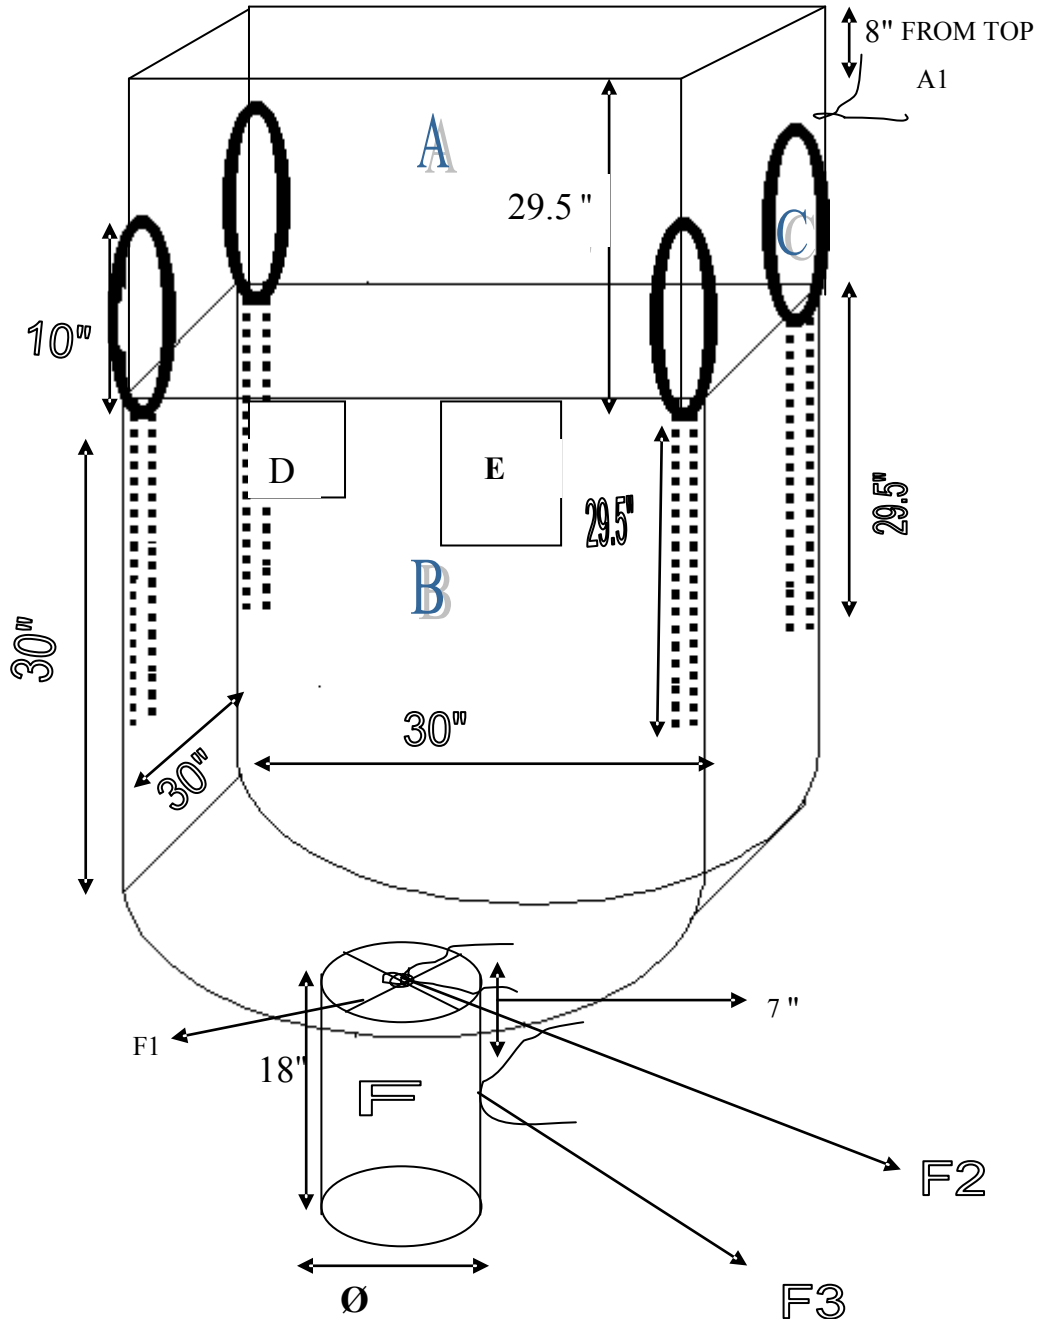

## SIFT PROOF SEAMS

- A) DUFFEL TOP
- A1) DUFFEL TOP WITH TIE TAPE.
- B) BODY-U SHAPE
- C) LIFTING LOOP
- D) BULK BAG DEPOT LABEL
- E) DOCUMENT POCKET
- F) BOTTOM SPOUT
- F1) BOTTOM STAR CLOSURE
- F2) BOTTOM SPOUT STAR CLOSURE TIE TAPE
- F3) BOTTOM SPOUT TIE TAPE.

AKZ303030CDS-SPS 30"X30"X30" (U-PANEL)  
 6.0 OZ. + 1 OZ. COATING  
 UV TREATED FABRIC  
 DUFFLE TOP WITH 1/2" TIE STRING  
 14"DX18"L DISCHARGE SPOUT WITH  
 1/2" WEB TIE AND STAR PETAL  
 CLOSURE WITH ROPE TIE,  
 4 @ 10" LIFTING LOOPS  
 DOUBLE FILLER CORD (SIFTPROOF SEAMS)  
 DOCUMENT POUCH 10"X14"  
 SWL 3000 LBS., S.F. 5:1  
 100% VIRGIN WOVEN POLYPROPYLENE